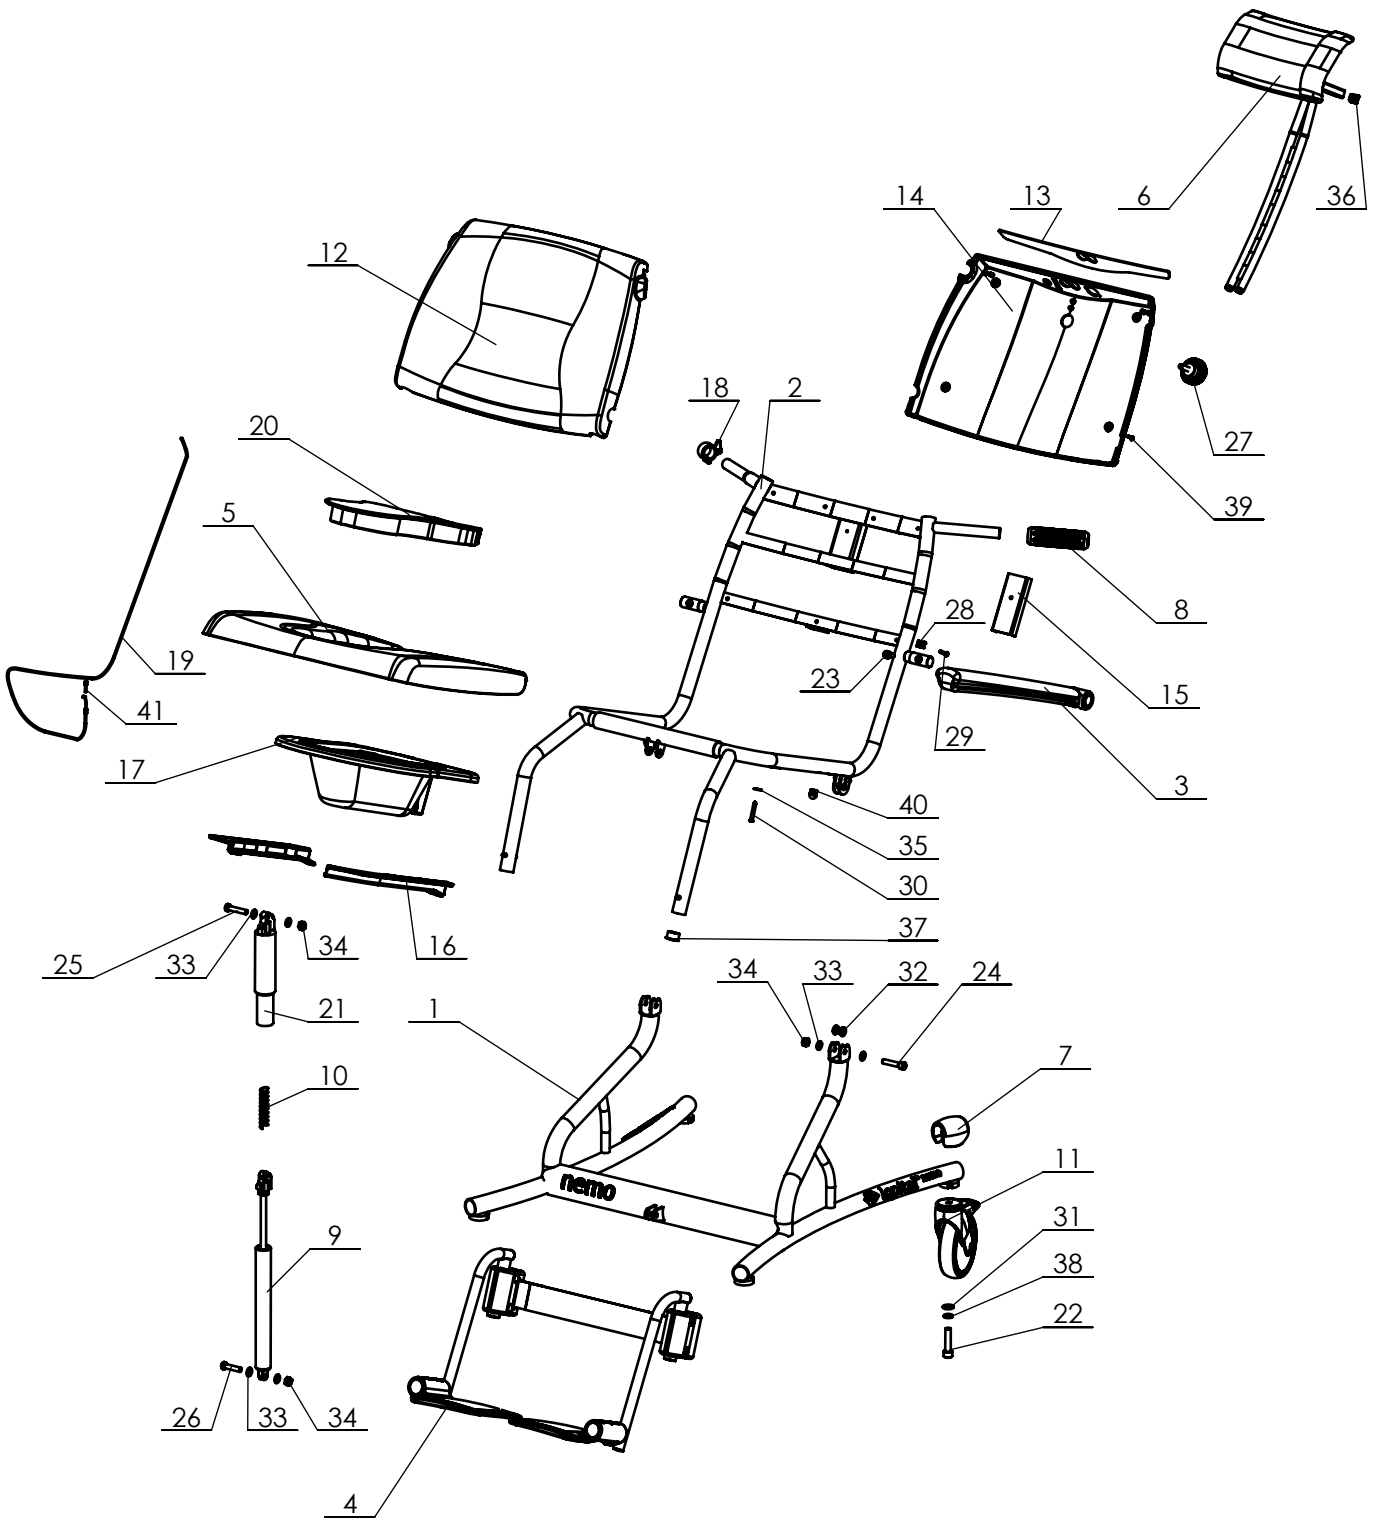

From Serial number 5100.20.011

C:\Backup_16-05-2020\SW-Tek\Nemo 5100\

Signed	RH	Date:	19-01-2018
Revised:	01 / KA	Date:	26-10-2018
Revised:	02 / KA	Date:	03-04-2020
Copyright reserved by law		Unit of measurement: mm	

Overview parts Nemo

Lopital Nederland bv

Type nr: 51005100